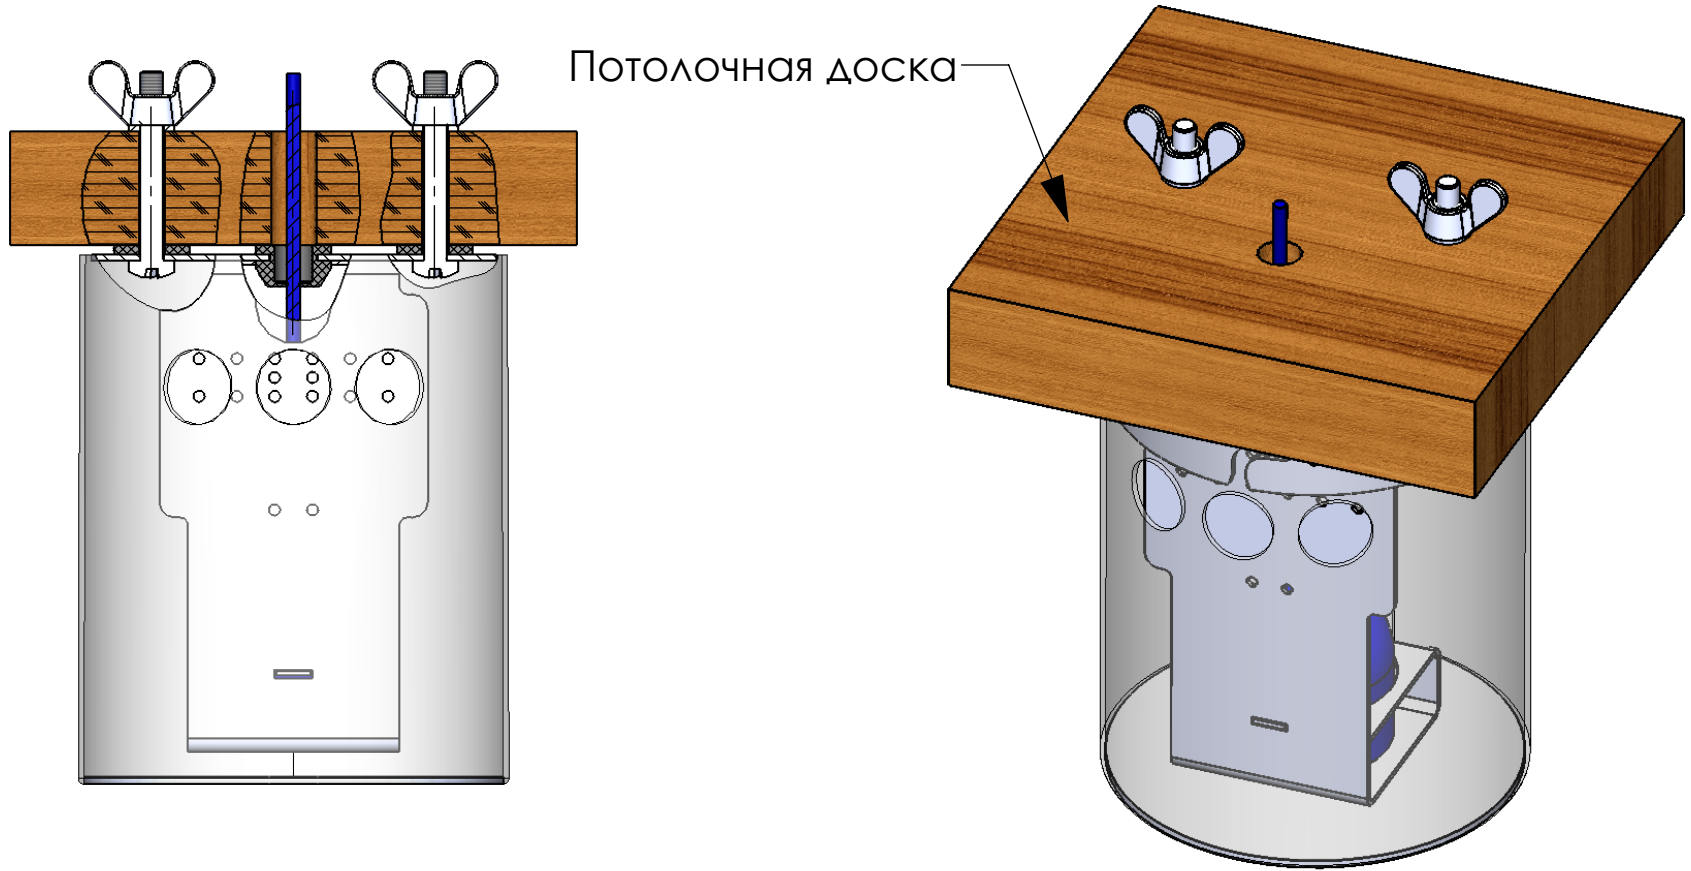

# Схема крепления потолочного небулайзера ULTRASALTy

Потолочное перекрытие условно обрезано

**PROPRIETARY AND CONFIDENTIAL**  
 THE INFORMATION CONTAINED IN THIS DRAWING IS THE SOLE PROPERTY OF INFRA&ULTRA COMPANY. ANY REPRODUCTION IN PART OR AS A WHOLE WITHOUT THE WRITTEN PERMISSION OF INFRA&ULTRA COMPANY IS PROHIBITED.

		DIMENSIONS ARE IN INCHES		NAME	DATE	INFRA&ULTRA COMPANY	
		TOLERANCES:		DRAWN		Fixing Scheme - Схема крепления	
		FRACTIONAL ±		CHECKED			
		ANGULAR: MACH ± BEND ±		ENG APPR.			
		TWO PLACE DECIMAL ±		MFG APPR.			
		THREE PLACE DECIMAL ±		Q.A.			
		MATERIAL --		COMMENTS:		SIZE DWG. NO. REV.	
NEXT ASSY	USED ON	FINISH --				SCALE:1:5 WEIGHT: SHEET 1 OF 1	
APPLICATION		DO NOT SCALE DRAWING					